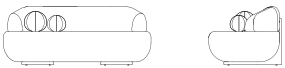

ADRIANA HOYOS

— NEW INTROS —
LUA COLLECTION

LUA COLLECTION

**LUA LOVESEAT 100
(RELAXED COMFORT)**

loveseat lua 100
(relaxed comfort)

LU11-100

W 74^{3/4}" D 36^{1/2}" H 32" SH 17^{3/4}"
190 cm 93 cm 81 cm 45 cm

SW 74^{3/4}" SD 23^{1/2}"
190 cm 60 cm

a:wood finish b:metal finish

DECORATIVE PILLOW (X1) / COJÍN DECORATIVO (X1)

DIAM 13"
33 cm

DECORATIVE PILLOW (X1) / COJÍN DECORATIVO (X1)

DIAM 11"
28 cm

Wood finish / Acabado base