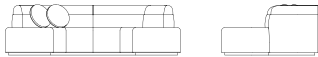

a: wood finish b: metal finish

DECORATIVE PILLOW (X1) / COJÍN DECORATIVO (X1)

DIAM 13"
 33 cm

DECORATIVE PILLOW (X1) / COJÍN DECORATIVO (X1)

DIAM 11"
 28 cm

Wood finish / Acabado madera

Metal Finish / Acabado metal

Decorative pillows included. / Incluye cojines decorativos

LUA SOFA 200 (RELAXED COMFORT)
 sofá lua 200 (relaxed comfort)

LU12-200

W 110^{1/4}" D 61" H 31^{1/4}"
 280 cm 155 cm 80 cm

SH 17^{3/4}" SW 110^{1/4}" SD 23^{1/2}"
 45 cm 280 cm 60 cm